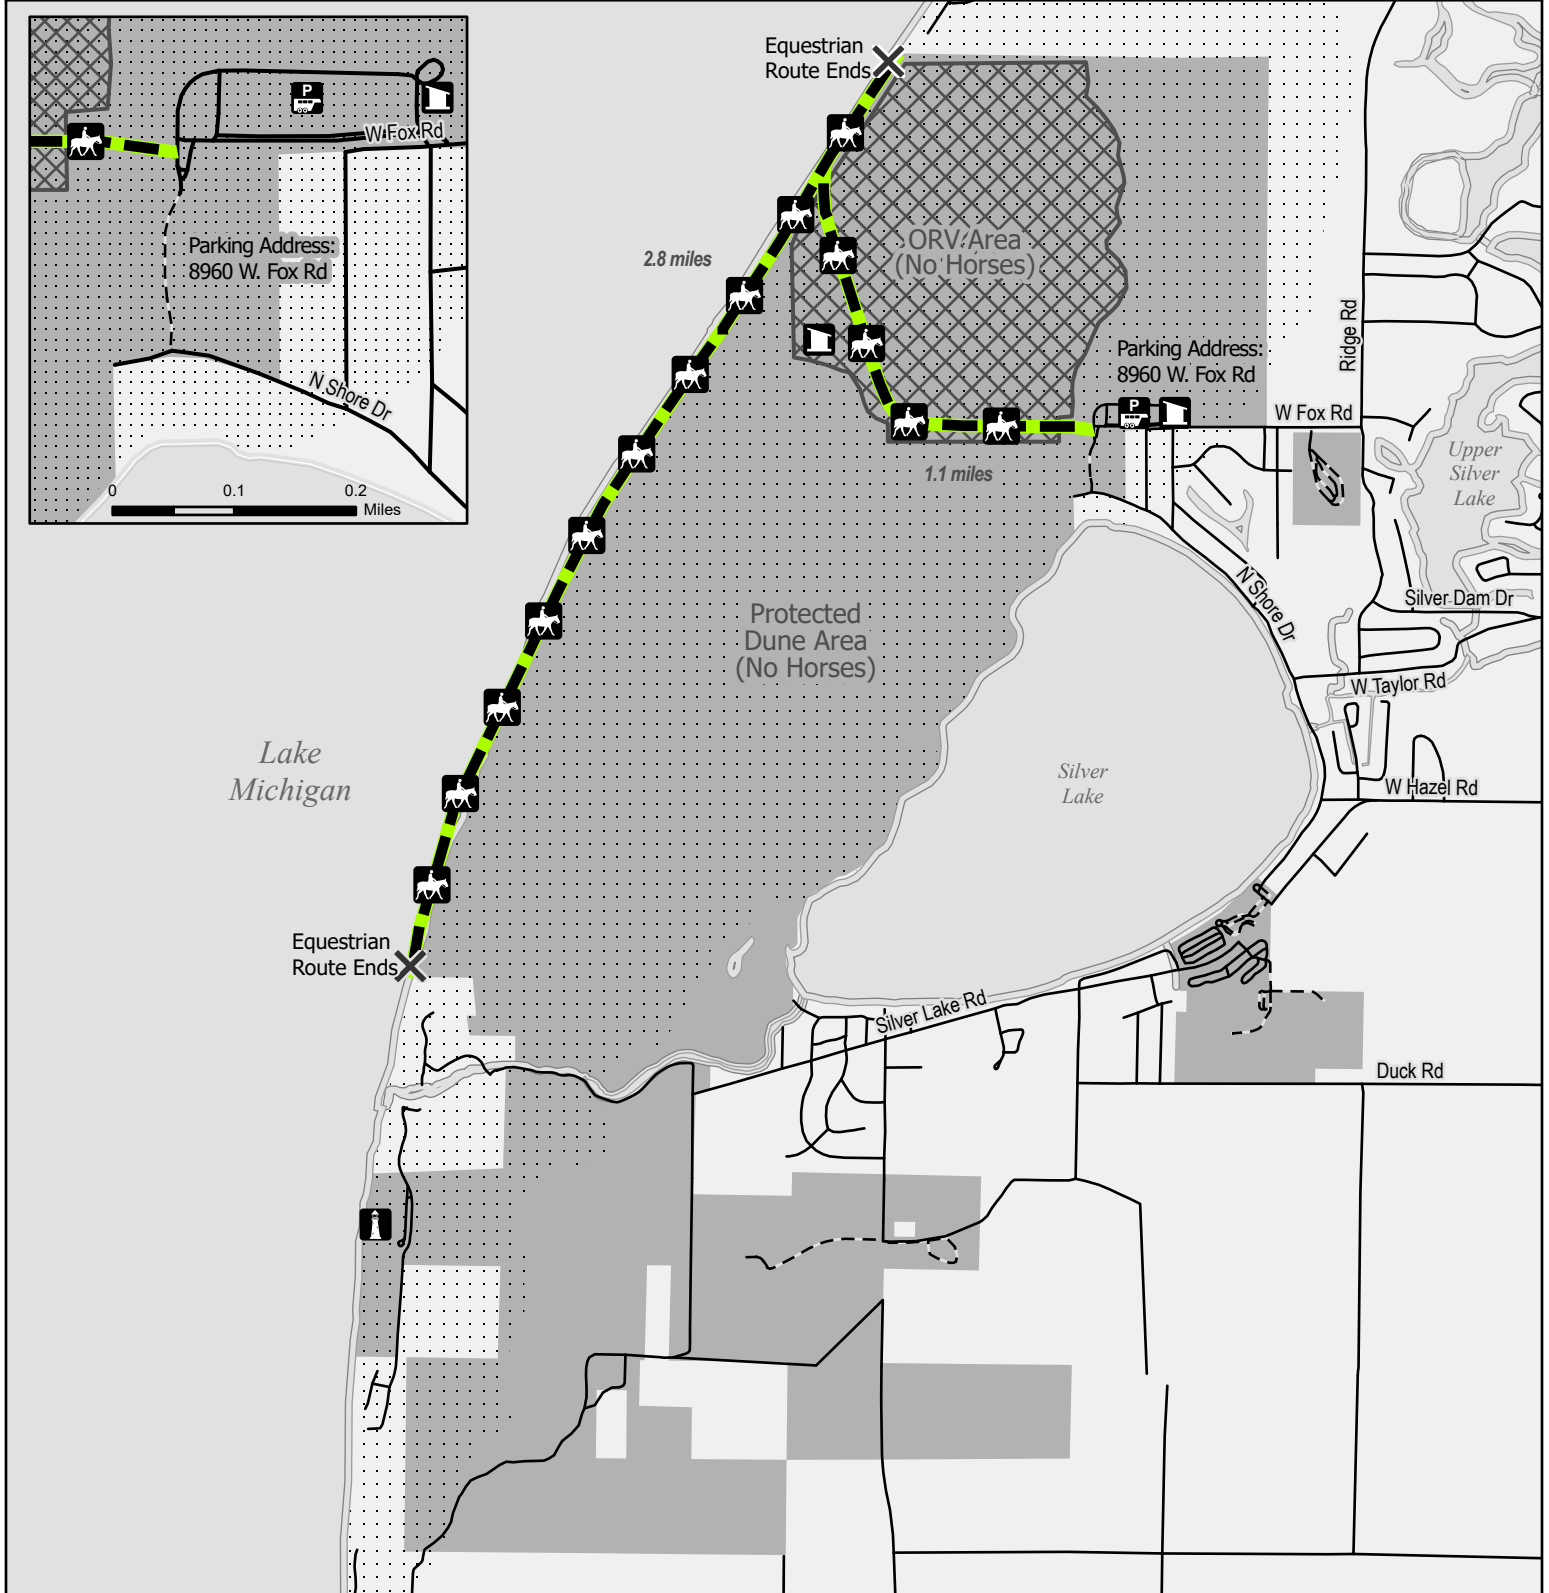

Silver Lake State Park

Equestrian Shoreline Route: Open November 1st-30th

MICHIGAN DEPARTMENT OF NATURAL RESOURCES

- State Park Boundary
- Waterbody
- Paved Road
- Unpaved Road
- Equestrian Shoreline
- Dunes
- Off-Road Vehicle Area

- Vault Toilet
- Equestrian Staging Area
- Light House